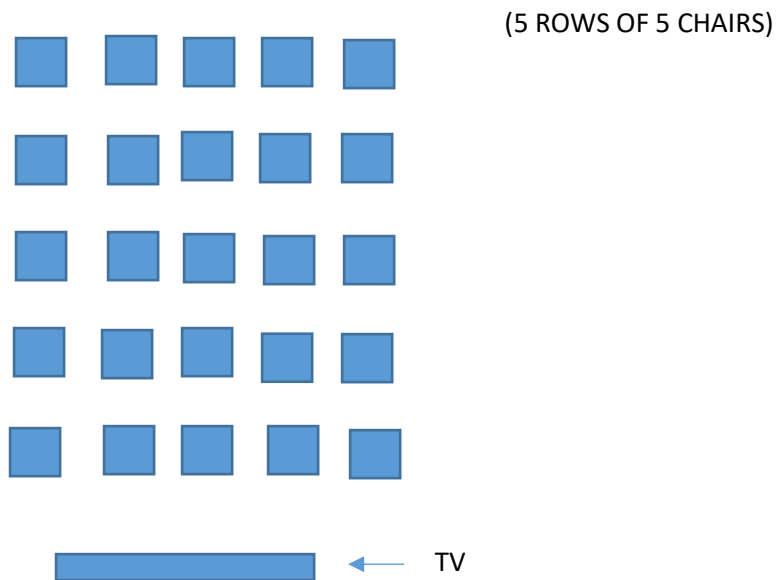

**BOARDROOM/LUNCH/ DINNER SET UP MAXIMUM CAPACITY – 18 SEATED**

**THEATRE STYLE – 25 PEOPLE**

**CLASSROOM – 24 PEOPLE**